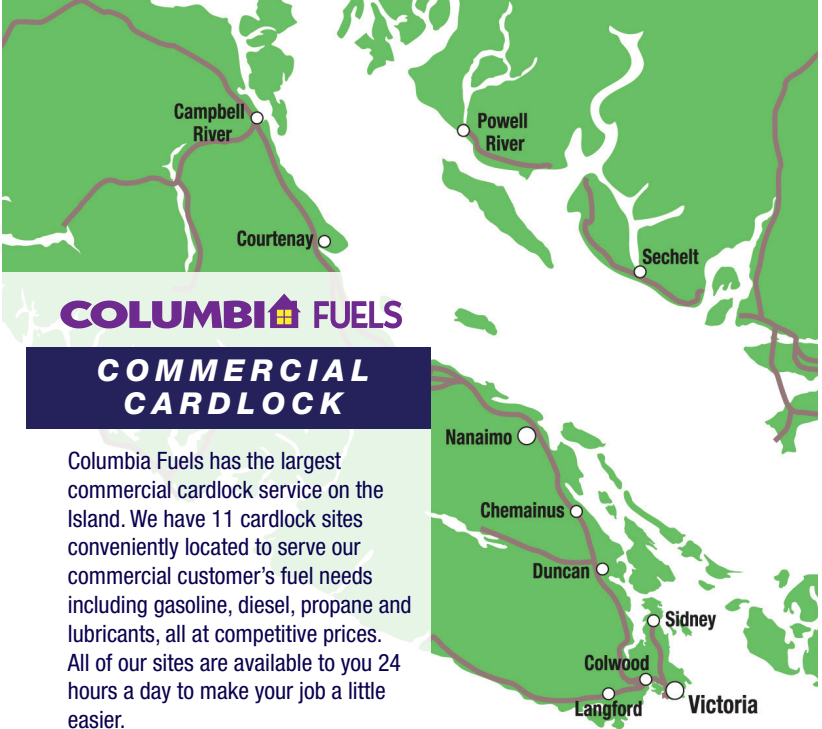

Commercial Cardlock

Photo by Tania Loland

COLUMBIA FUELS

COMMERCIAL CARDLOCK

**The largest commercial cardlock
service on Vancouver Island and
the Sunshine Coast**

11 locations across the Island

We provide gasoline, diesel fuel, marked
fuel, propane and lubricants

Competitive fleet pricing

All sites are available **24 hours a day**

www.ColumbiaFuels.com

Located Where You Need Us

COLUMBIA FUELS

COMMERCIAL CARDLOCK

Columbia Fuels has the largest commercial cardlock service on the Island. We have 11 cardlock sites conveniently located to serve our commercial customer's fuel needs including gasoline, diesel, propane and lubricants, all at competitive prices. All of our sites are available to you 24 hours a day to make your job a little easier.